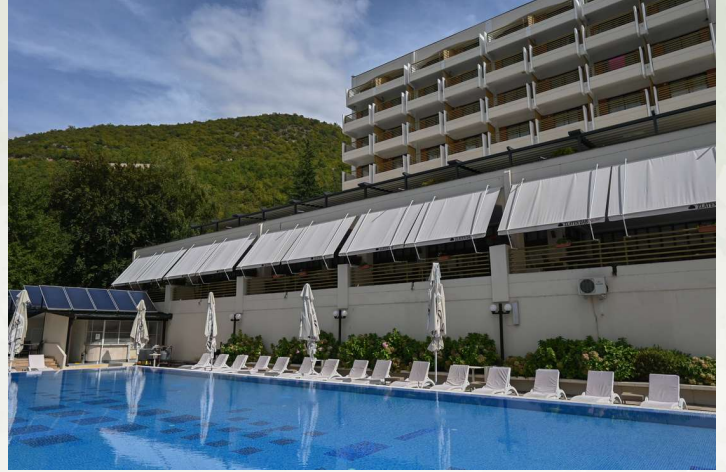

Metropol Lake Resort

O H R I D

Beach & Garden